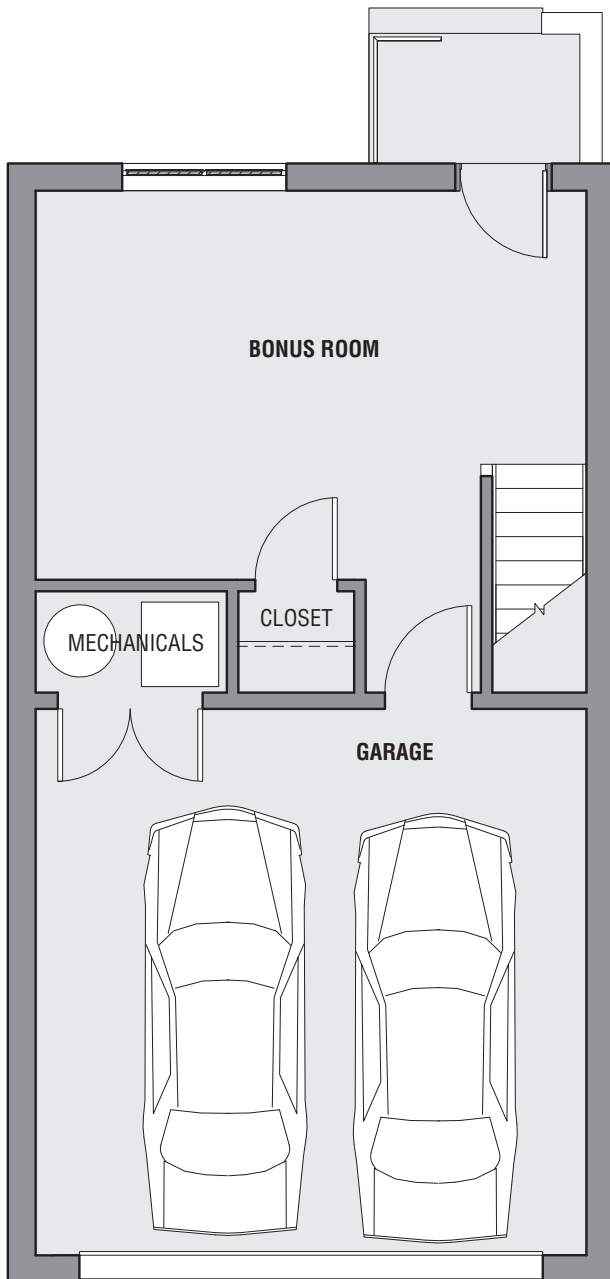

B1

1,993 SF

2 bedroom / 3 bath

LEVEL ONE - ENTRY

LEVEL TWO - LIVING

B1

1,993 SF

2 bedroom / 3 bath

LEVEL THREE - BEDROOMS

LEVEL FOUR - ROOF TERRACE

NOW AVAILABLE Contact 216.939.9926 or visit batteryparkcle.com

BATTERY PARK CLE.COM
216.939.9926 | info@batteryparkcleveland.com
7524 Father Frascati | Cleveland, OH 44102