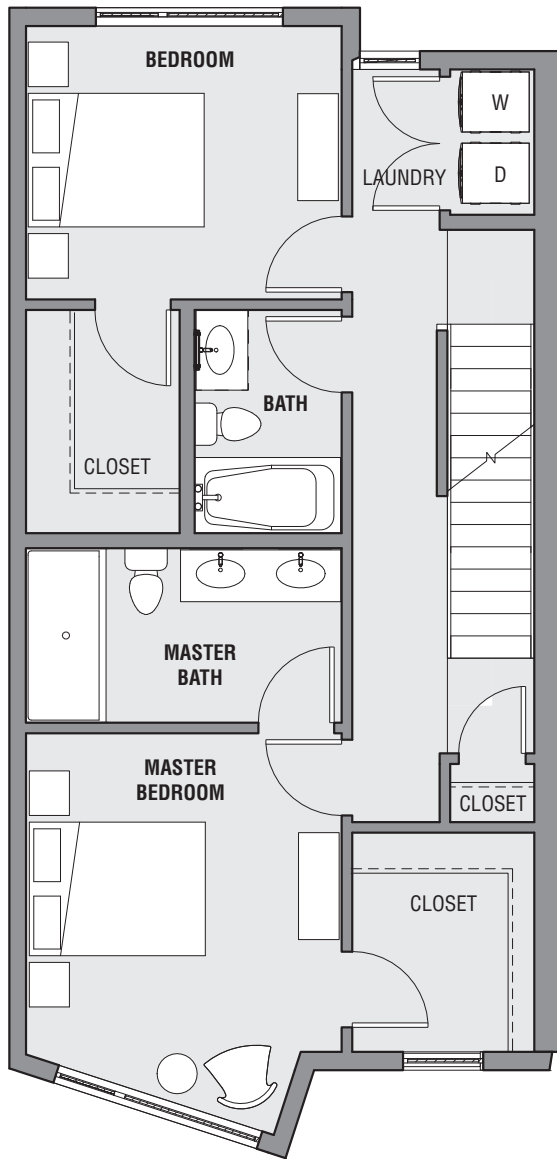

B1

1,993 SF

2 bedroom / 3 bath

LEVEL ONE - ENTRY

LEVEL TWO - LIVING

B1

1,993 SF

2 bedroom / 3 bath

LEVEL THREE - BEDROOMS

LEVEL FOUR - ROOF TERRACE

NOW AVAILABLE Contact 216.939.9926 or visit batteryparkcle.com

BATTERY PARK CLE.COM
216.939.9926 | info@batteryparkcleveland.com
7524 Father Frascati | Cleveland, OH 44102