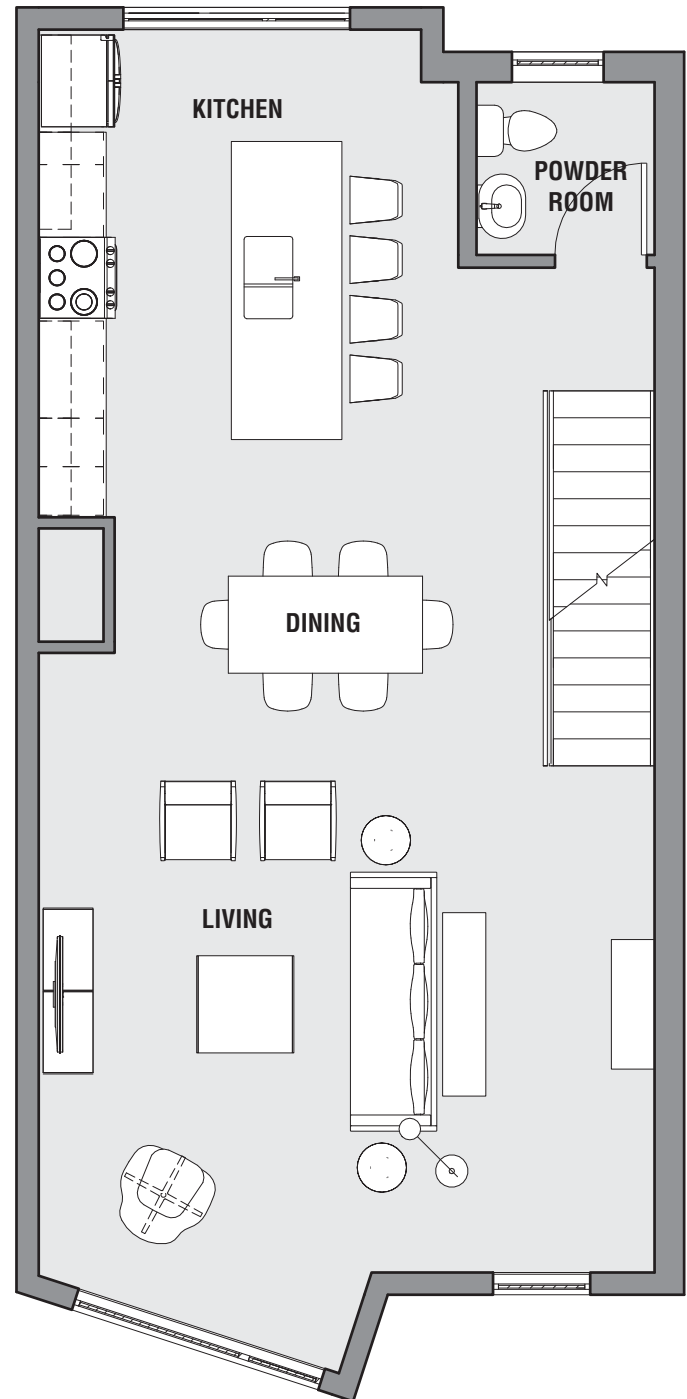

B1

1,993 SF

2 bedroom / 3 bath

LEVEL ONE - ENTRY

LEVEL TWO - LIVING

B1

1,993 SF

2 bedroom / 3 bath

LEVEL THREE - BEDROOMS

LEVEL FOUR - ROOF TERRACE

NOW AVAILABLE Contact 216.939.9926 or visit batteryparkcle.com

BATTERY PARK CLE.COM
216.939.9926 | info@batteryparkcleveland.com
7524 Father Frascati | Cleveland, OH 44102