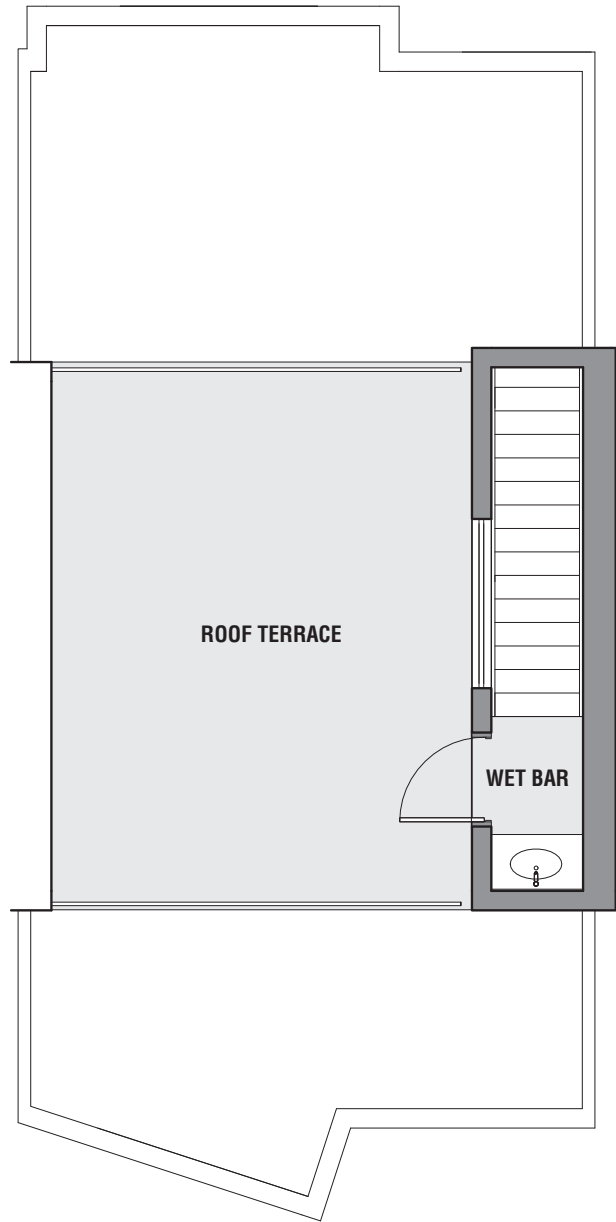

B1

1,993 SF

2 bedroom / 3 bath

LEVEL ONE - ENTRY

LEVEL TWO - LIVING

B1

1,993 SF

2 bedroom / 3 bath

LEVEL THREE - BEDROOMS

LEVEL FOUR - ROOF TERRACE

NOW AVAILABLE Contact 216.939.9926 or visit batteryparkcle.com

BATTERY PARK CLE.COM
216.939.9926 | info@batteryparkcleveland.com
7524 Father Frascati | Cleveland, OH 44102