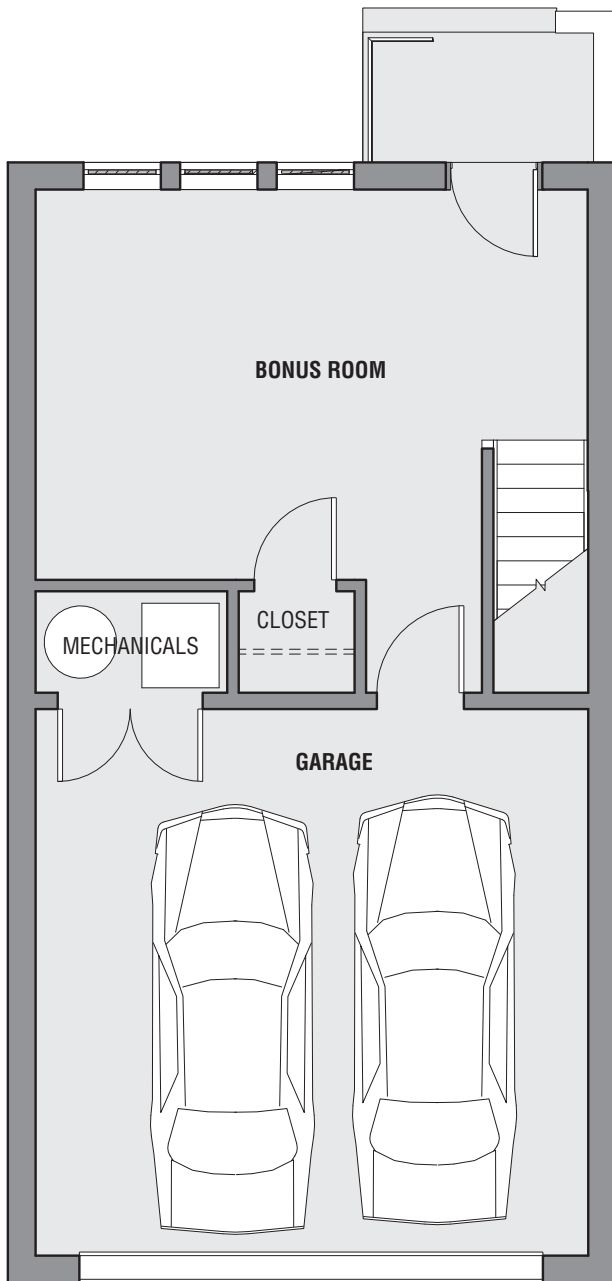

B2

1,993 SF

2 bedroom / 3 bath

LEVEL ONE - ENTRY

LEVEL TWO - LIVING

B2

1,993 SF

2 bedroom / 3 bath

LEVEL THREE - BEDROOMS

LEVEL FOUR - ROOF TERRACE

NOW AVAILABLE Contact 216.939.9926 or visit batteryparkcle.com

BATTERYPARKCLE.COM
216.939.9926 | info@batteryparkcleveland.com
7524 Father Frascati | Cleveland, OH 44102