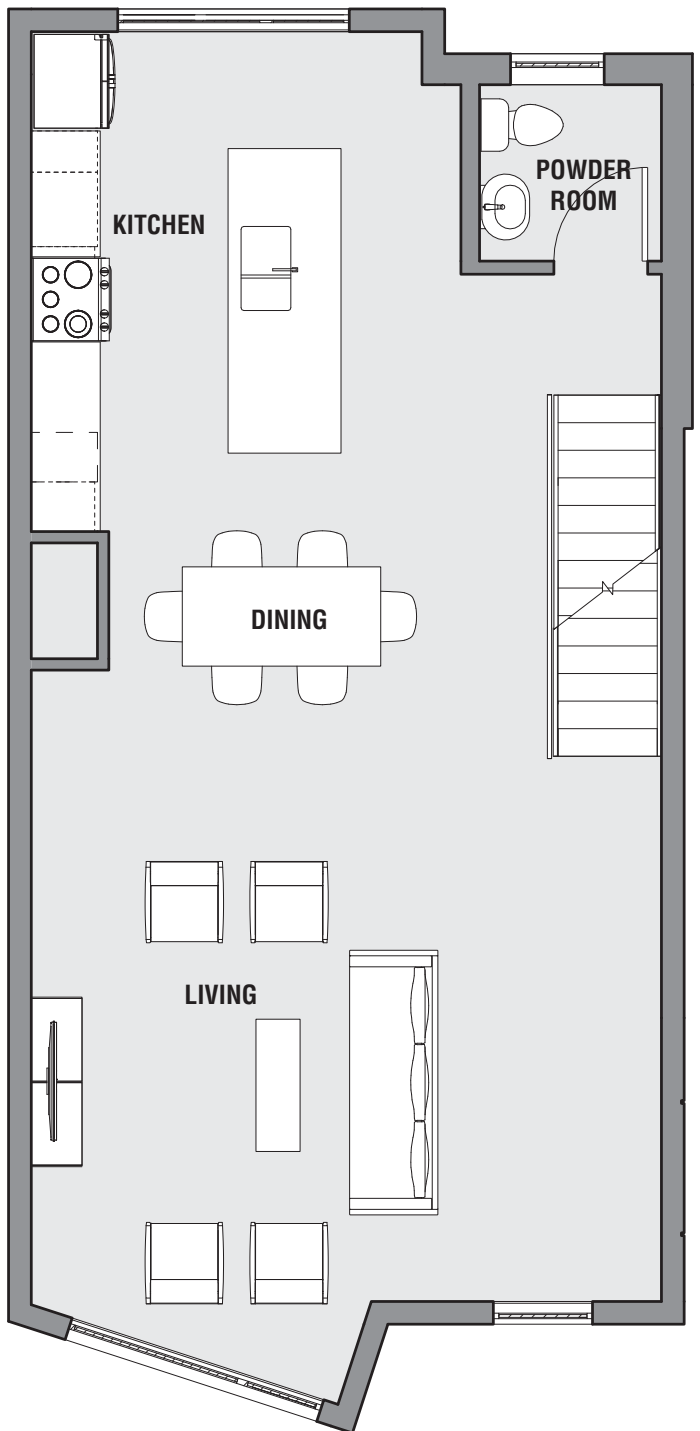

B2

1,993 SF

2 bedroom / 3 bath

LEVEL ONE - ENTRY

LEVEL TWO - LIVING

B2

1,993 SF

2 bedroom / 3 bath

LEVEL THREE - BEDROOMS

LEVEL FOUR - ROOF TERRACE

NOW AVAILABLE Contact 216.939.9926 or visit batteryparkcle.com

BATTERYPARKCLE.COM
216.939.9926 | info@batteryparkcleveland.com
7524 Father Frascati | Cleveland, OH 44102