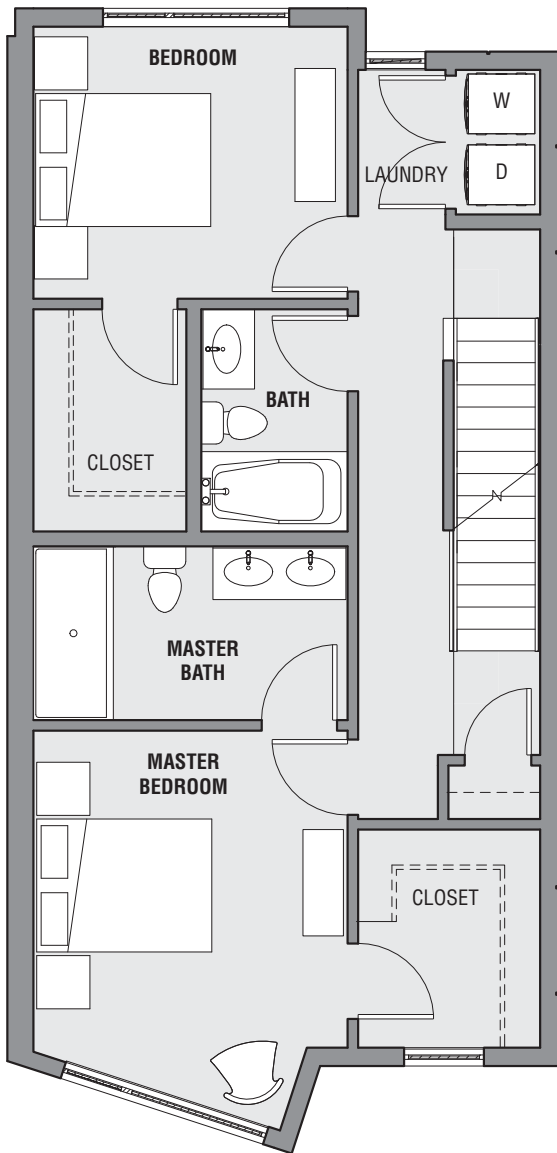

B2

1,993 SF

2 bedroom / 3 bath

LEVEL ONE - ENTRY

LEVEL TWO - LIVING

B2

1,993 SF

2 bedroom / 3 bath

LEVEL THREE - BEDROOMS

LEVEL FOUR - ROOF TERRACE

NOW AVAILABLE Contact 216.939.9926 or visit batteryparkcle.com

BATTERYPARKCLE.COM
216.939.9926 | info@batteryparkcleveland.com
7524 Father Frascati | Cleveland, OH 44102