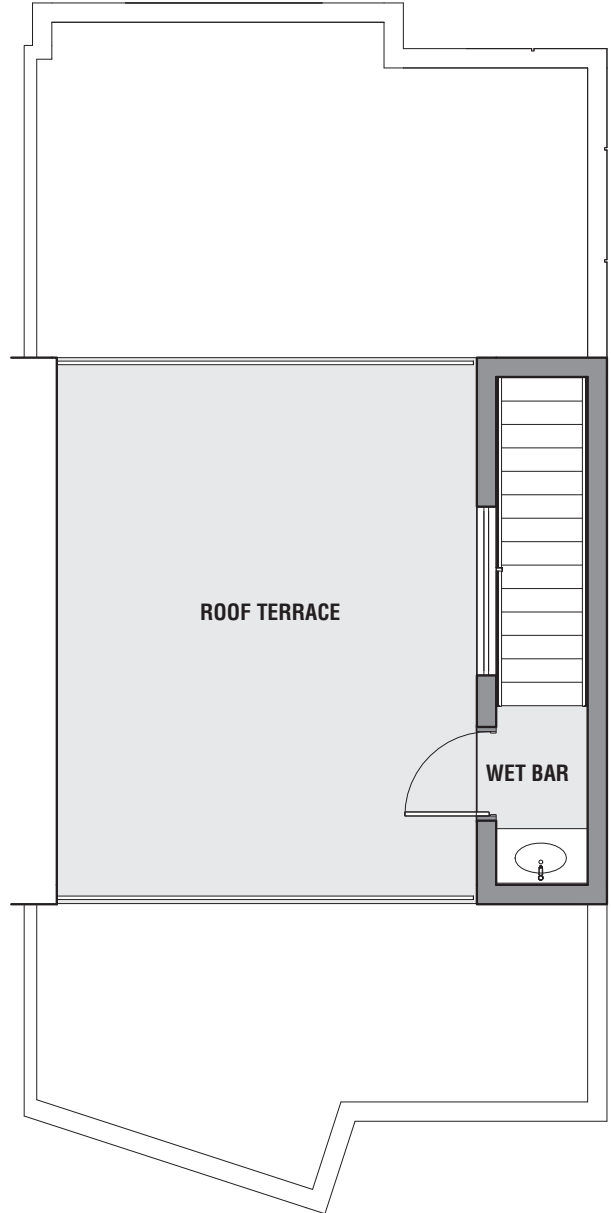

B2

1,993 SF

2 bedroom / 3 bath

LEVEL ONE - ENTRY

LEVEL TWO - LIVING

B2

1,993 SF

2 bedroom / 3 bath

LEVEL THREE - BEDROOMS

LEVEL FOUR - ROOF TERRACE

NOW AVAILABLE Contact 216.939.9926 or visit batteryparkcle.com

BATTERYPARKCLE.COM
216.939.9926 | info@batteryparkcleveland.com
7524 Father Frascati | Cleveland, OH 44102