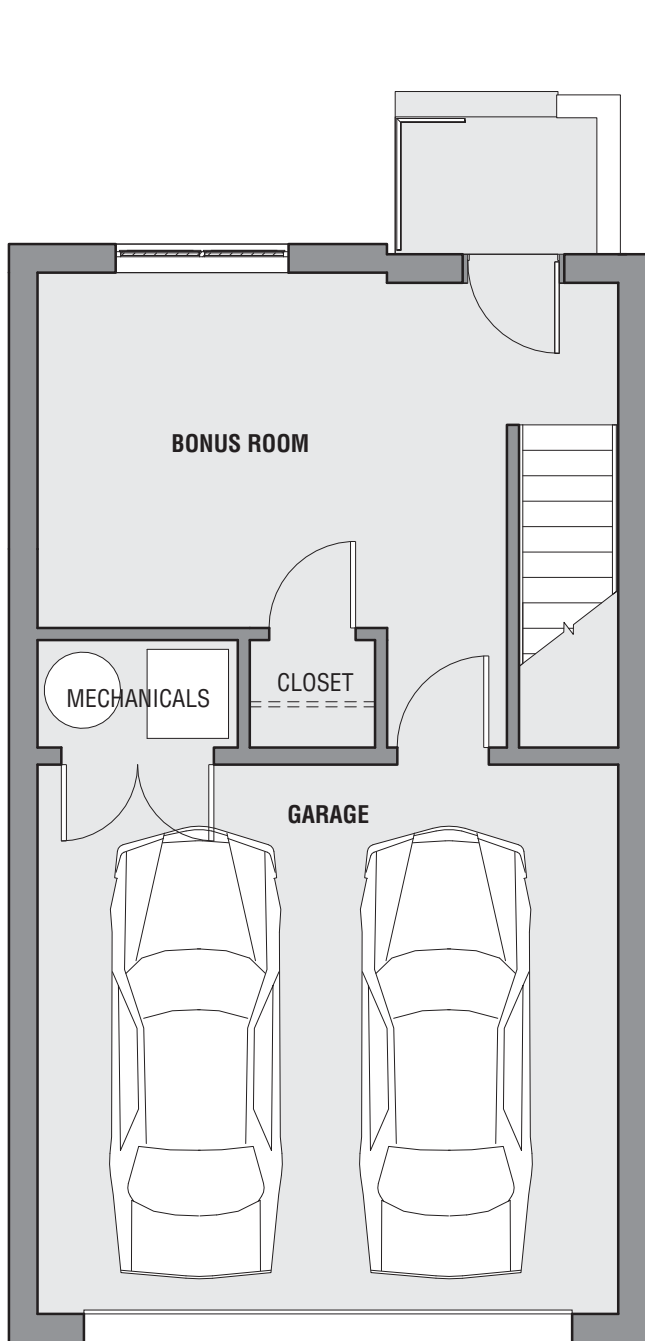

## C1

1,817 SF

2 bedroom / 3 bath

LEVEL ONE - ENTRY

LEVEL TWO - LIVING

# C1

1,817 SF

2 bedroom / 3 bath

LEVEL THREE - BEDROOMS

LEVEL FOUR - ROOF TERRACE

**NOW AVAILABLE** Contact 216.939.9926 or visit [batteryparkcle.com](http://batteryparkcle.com)

**BATTERY PARK CLE.COM**  
216.939.9926 | [info@batteryparkcleveland.com](mailto:info@batteryparkcleveland.com)  
7524 Father Frascati | Cleveland, OH 44102