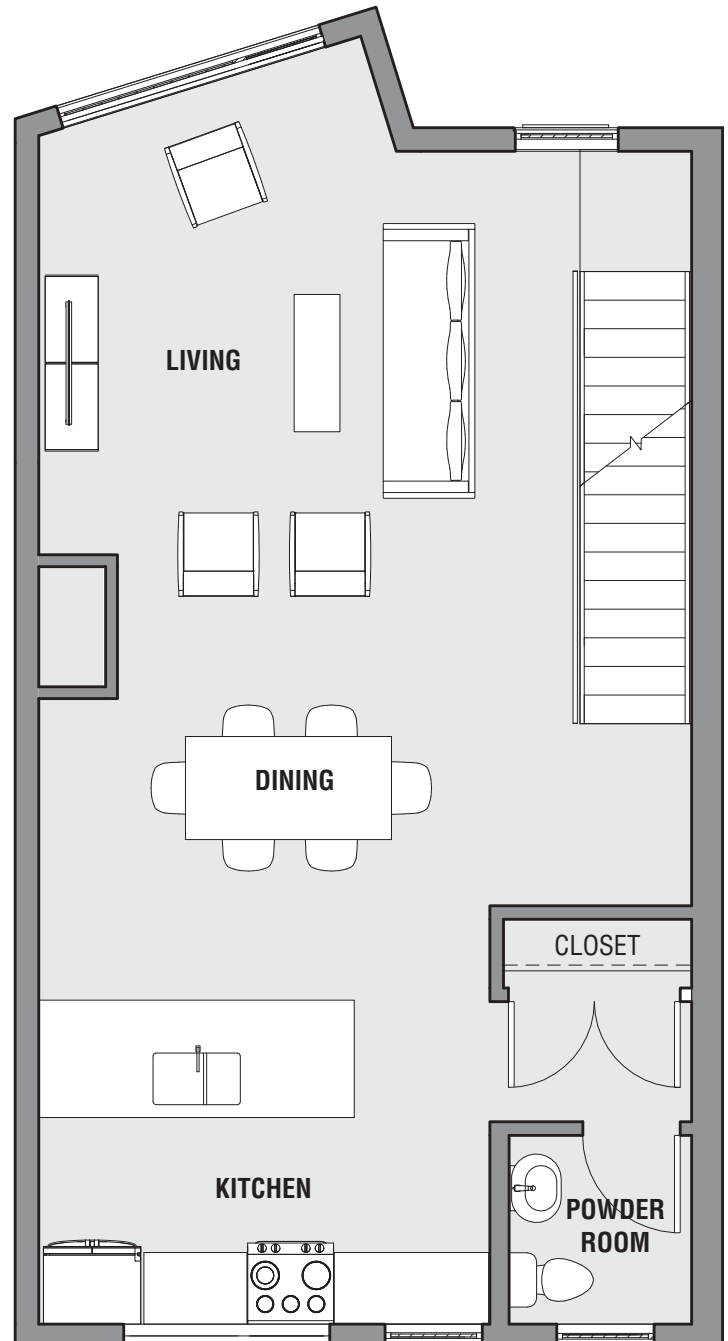

## C1

1,817 SF

2 bedroom / 3 bath

LEVEL ONE - ENTRY

LEVEL TWO - LIVING

# C1

1,817 SF

2 bedroom / 3 bath

LEVEL THREE - BEDROOMS

LEVEL FOUR - ROOF TERRACE

**NOW AVAILABLE** Contact 216.939.9926 or visit [batteryparkcle.com](http://batteryparkcle.com)

**BATTERY PARK CLE.COM**  
216.939.9926 | [info@batteryparkcleveland.com](mailto:info@batteryparkcleveland.com)  
7524 Father Frascati | Cleveland, OH 44102