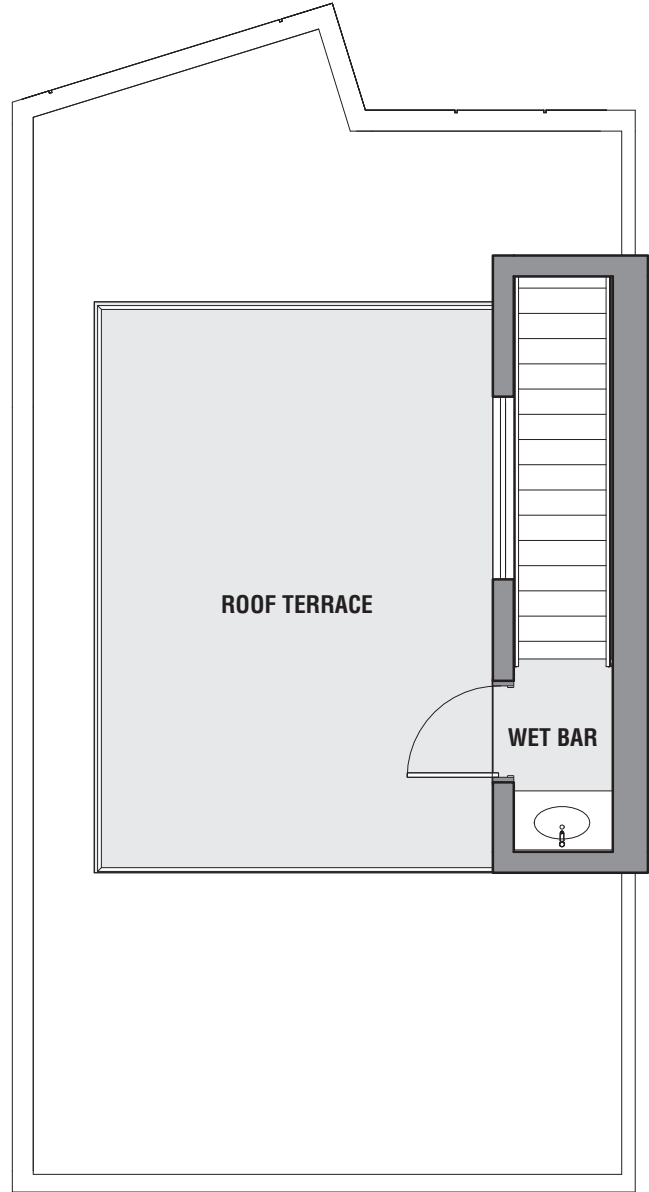

## C1

1,817 SF

2 bedroom / 3 bath

LEVEL ONE - ENTRY

LEVEL TWO - LIVING

# C1

1,817 SF

2 bedroom / 3 bath

LEVEL THREE - BEDROOMS

LEVEL FOUR - ROOF TERRACE

**NOW AVAILABLE** Contact 216.939.9926 or visit [batteryparkcle.com](http://batteryparkcle.com)

**BATTERY PARK CLE.COM**  
216.939.9926 | [info@batteryparkcleveland.com](mailto:info@batteryparkcleveland.com)  
7524 Father Frascati | Cleveland, OH 44102