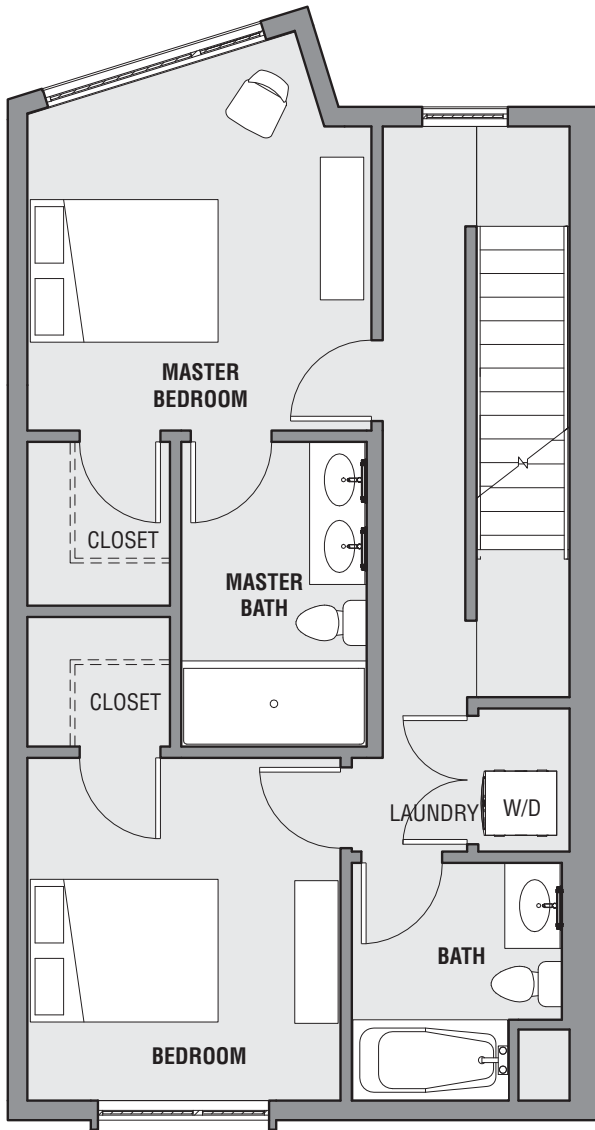

## C1

1,817 SF

2 bedroom / 3 bath

LEVEL ONE - ENTRY

LEVEL TWO - LIVING

# C1

1,817 SF

2 bedroom / 3 bath

LEVEL THREE - BEDROOMS

LEVEL FOUR - ROOF TERRACE

**NOW AVAILABLE** Contact 216.939.9926 or visit [batteryparkcle.com](http://batteryparkcle.com)

**BATTERY PARK CLE.COM**  
216.939.9926 | [info@batteryparkcleveland.com](mailto:info@batteryparkcleveland.com)  
7524 Father Frascati | Cleveland, OH 44102