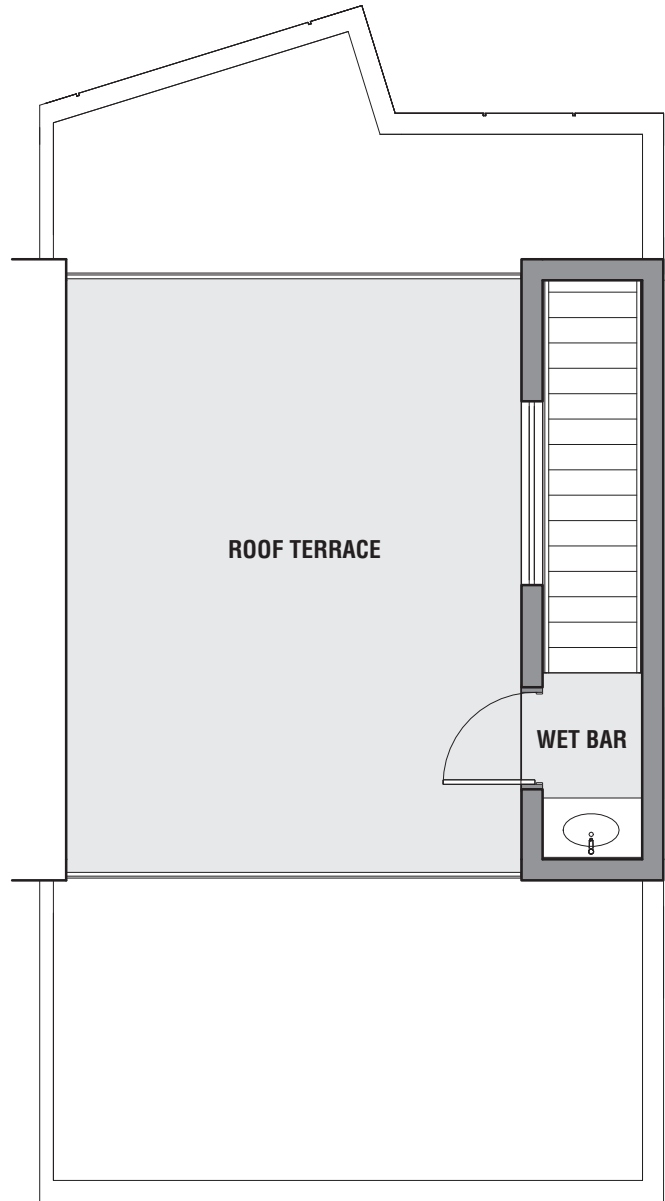

C2

1,817 SF

2 bedroom / 3 bath

LEVEL ONE - ENTRY

LEVEL TWO - LIVING

C2

1,817 SF

2 bedroom / 3 bath

LEVEL THREE - BEDROOMS

LEVEL FOUR - ROOF TERRACE

NOW AVAILABLE Contact 216.939.9926 or visit batteryparkcle.com

BATTERY PARK CLEVELAND
216.939.9926 | info@batteryparkcleveland.com
7524 Father Frascati | Cleveland, OH 44102