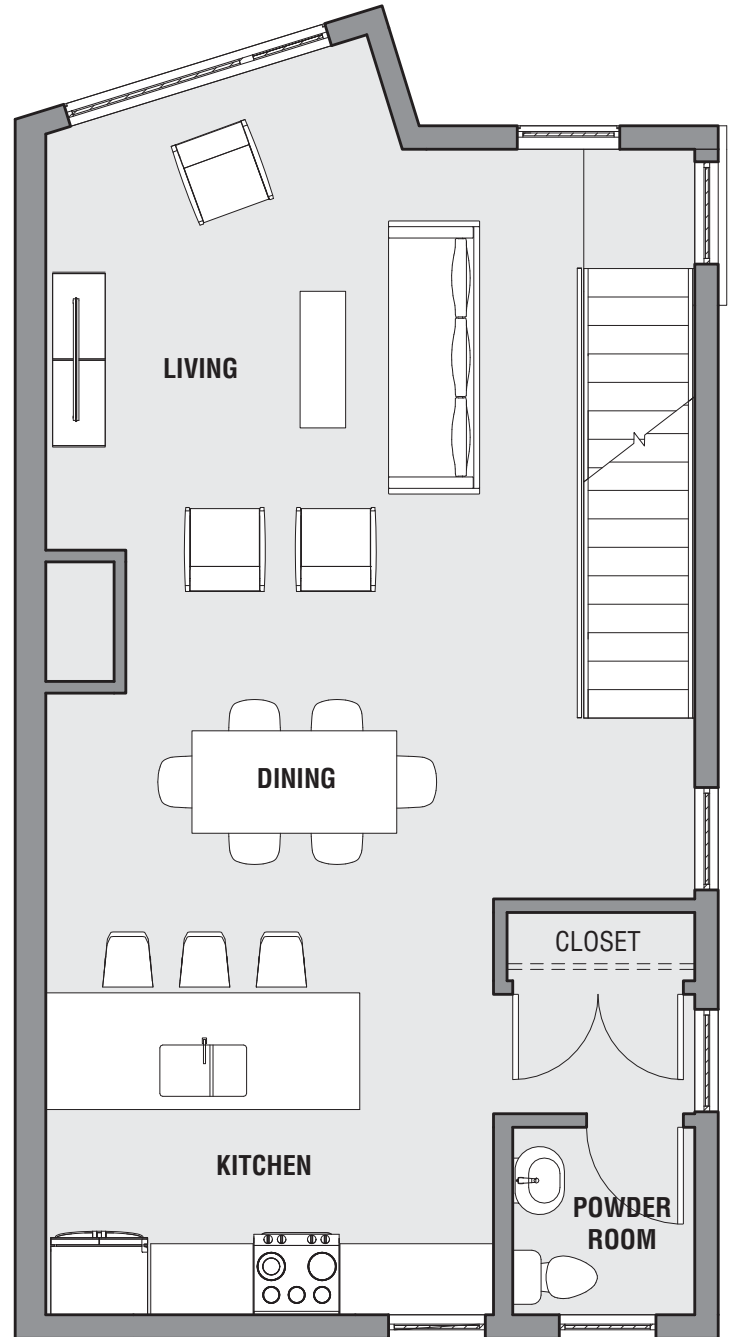

C2

1,817 SF

2 bedroom / 3 bath

LEVEL ONE - ENTRY

LEVEL TWO - LIVING

C2

1,817 SF

2 bedroom / 3 bath

LEVEL THREE - BEDROOMS

LEVEL FOUR - ROOF TERRACE

NOW AVAILABLE Contact 216.939.9926 or visit batteryparkcle.com

BATTERY PARK CLEVELAND
216.939.9926 | info@batteryparkcleveland.com
7524 Father Frascati | Cleveland, OH 44102