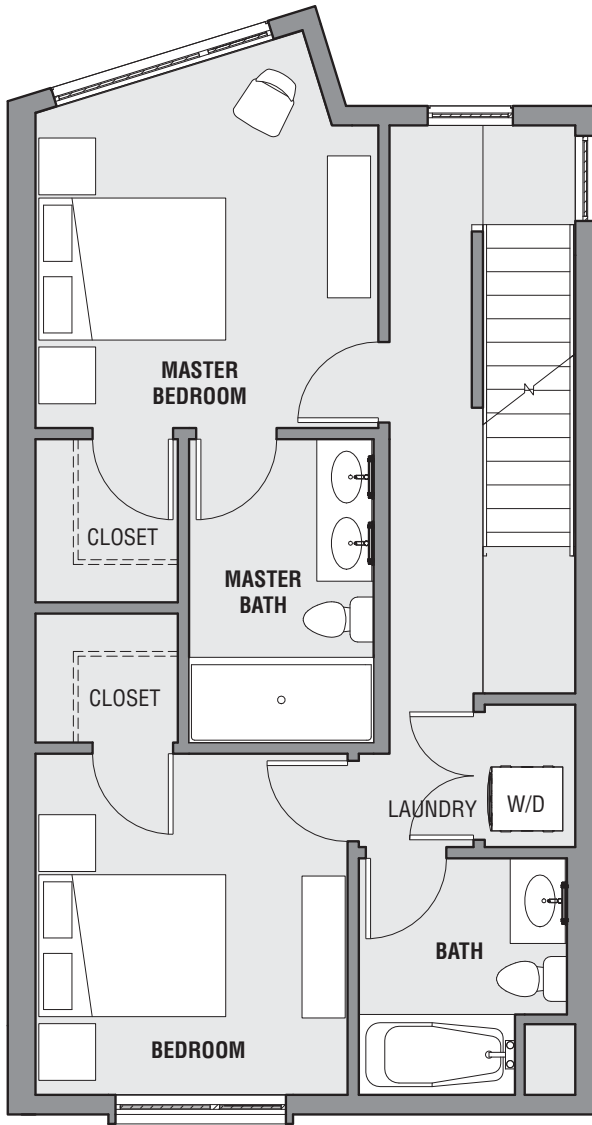

C2

1,817 SF

2 bedroom / 3 bath

LEVEL ONE - ENTRY

LEVEL TWO - LIVING

C2

1,817 SF

2 bedroom / 3 bath

LEVEL THREE - BEDROOMS

LEVEL FOUR - ROOF TERRACE

NOW AVAILABLE Contact 216.939.9926 or visit batteryparkcle.com

BATTERY PARK CLEVELAND
216.939.9926 | info@batteryparkcleveland.com
7524 Father Frascati | Cleveland, OH 44102