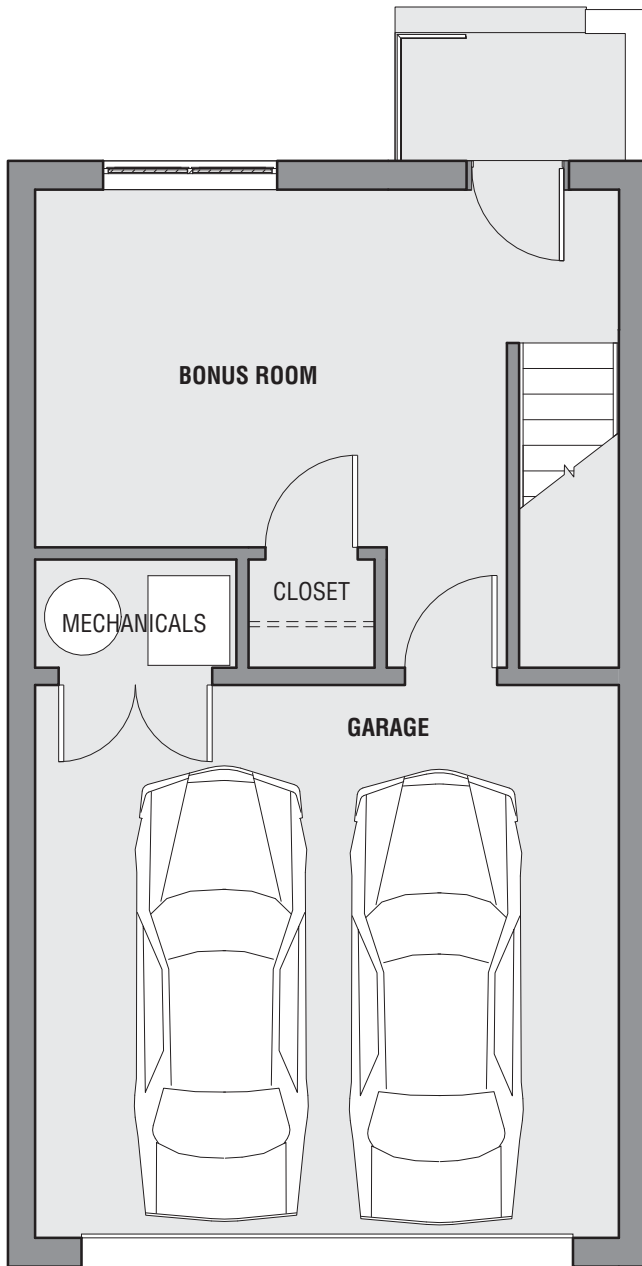

C2

1,817 SF

2 bedroom / 3 bath

LEVEL ONE - ENTRY

LEVEL TWO - LIVING

C2

1,817 SF

2 bedroom / 3 bath

LEVEL THREE - BEDROOMS

LEVEL FOUR - ROOF TERRACE

NOW AVAILABLE Contact 216.939.9926 or visit batteryparkcle.com

BATTERY PARK CLEVELAND
216.939.9926 | info@batteryparkcleveland.com
7524 Father Frascati | Cleveland, OH 44102